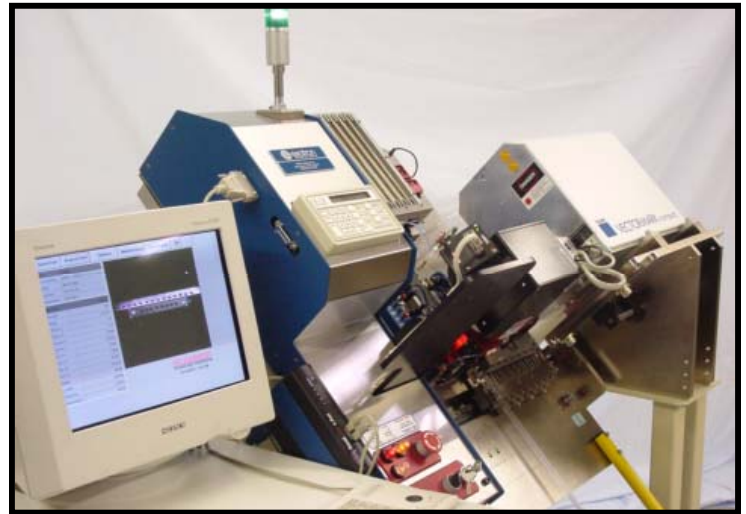

**Trumpf
YAG
Laser Marker**