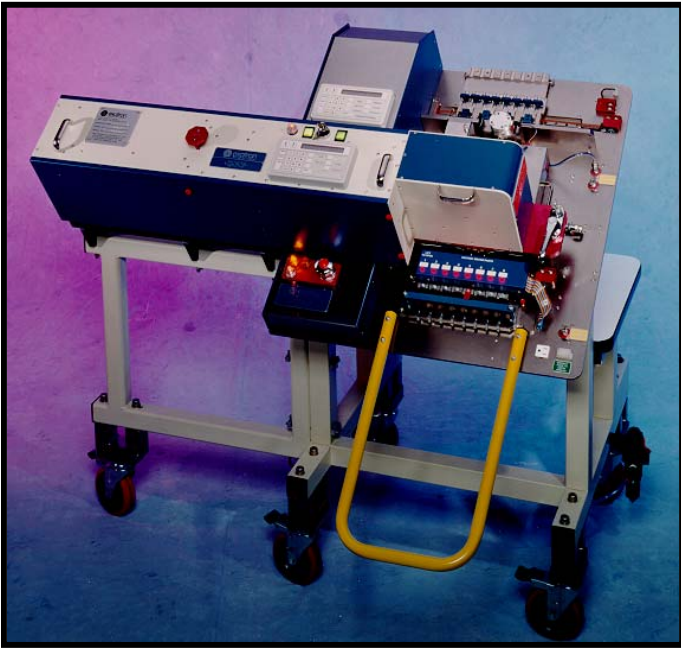

Exatron offers a wide variety of laser marker options and will help to determine which laser marker offers the best performance and price for the application. Not all lasers are equal, each has its' own benefits and strengths.

**Exatron
CO2
Laser Marker**